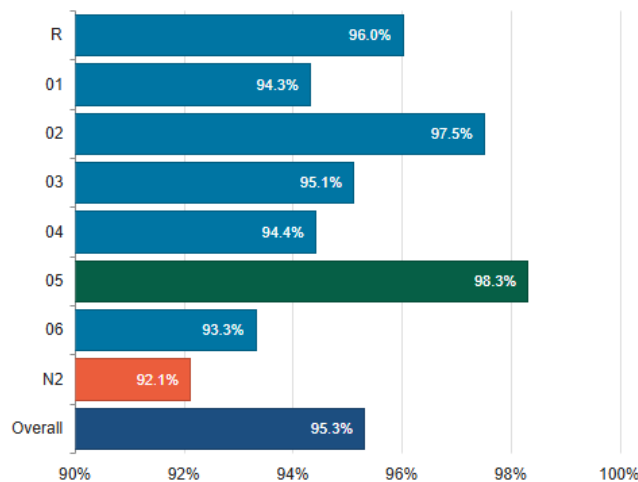

## Whole School Attendance

School attendance is lower overall this week at 95.3%

Well done to **Year 5** for the best attendance this week. Unfortunately, only two classes managed to reach over 97% this week.