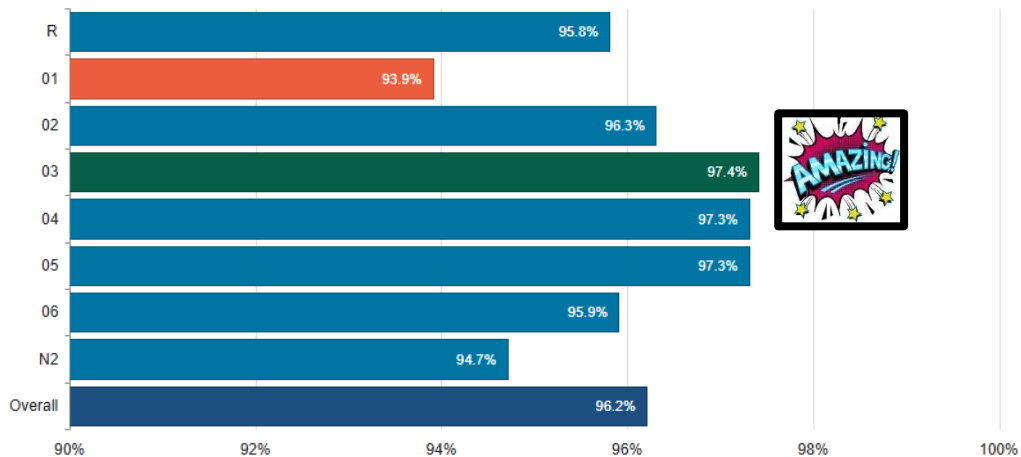

This week Mrs Givans, a Headteacher from one of our Partnership schools, visited us to see the amazing work happening across school. She was particularly impressed with how engaged our pupils were with their learning and all the opportunities they have for sensory regulation should they need it. As Headteacher, it was a real pleasure to show her around Pye Green. Our children really are a credit to us all.

- Transition
- Participation
- Communication
- Guidance
- Induction
- Home-School Links

Attendance

Whole School Attendance

Attendance

Whole school attendance during the last two weeks has been very impressive and currently stands at 97.1% for this year. This is above the national average 😊

Unfortunately, the whole school attendance for this week has dipped to 96.2%.

We have three year groups with attendance over 97% this week, which is fantastic. All of those classes will receive an attendance certificate. Once they have collected 6 certificates, they will be able to enjoy a whole year group reward agreed with their class teachers.