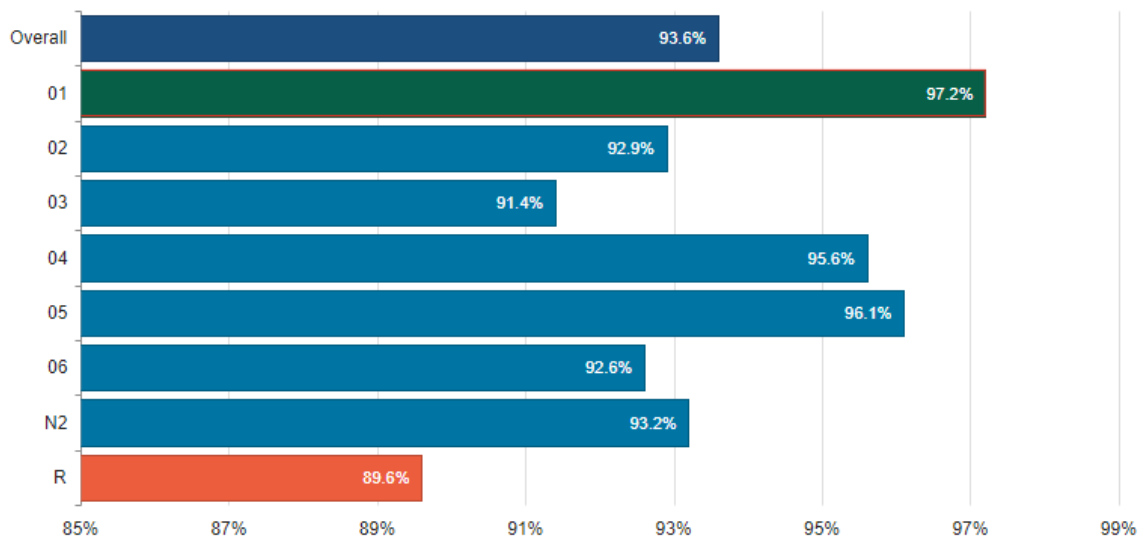

Well done to Year 1 for having the best attendance this week at an amazing 97.2%

Greenheart Updates/School Developments

GREENHEART

LEARNING PARTNERSHIP 

This week has been amazing with the huge success of our EYFS and KS1 Christmas productions. Our children's performances were truly magical and filled with the spirit of Christmas.