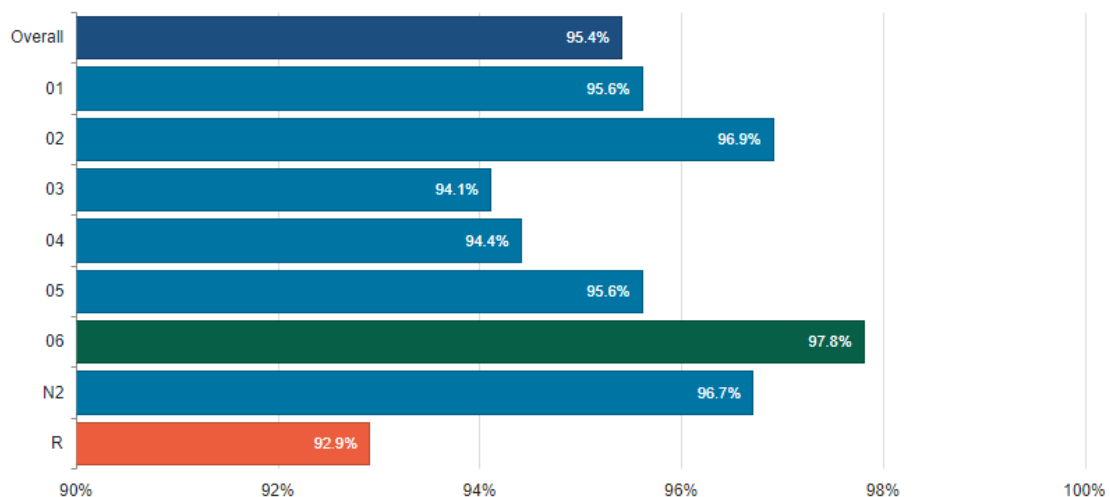

Our aim each week is for every class to have 96% attendance or above.

Well done Year 6 for having the best attendance this week at 97.8% 😊

Message from Mrs Yates

Year 6 have had a wonderful time at Laches Wood Outdoor Education Centre this week. Staff have been really impressed with how well they have taken on new challenges and with the behaviour and conduct of pupils.