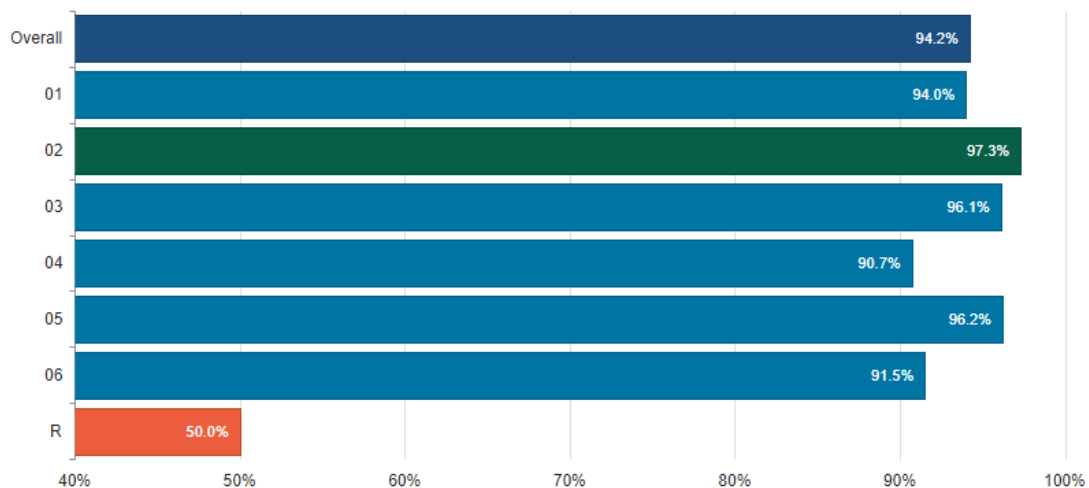

Attendance

At Pye Green Academy, we always aspire to high standards of attendance and punctuality. We want to work together with families to ensure that all pupils are ready to learn - we prioritise attendance improvement across the school. Our aim every week is for every class to be at least above 96% attendance.